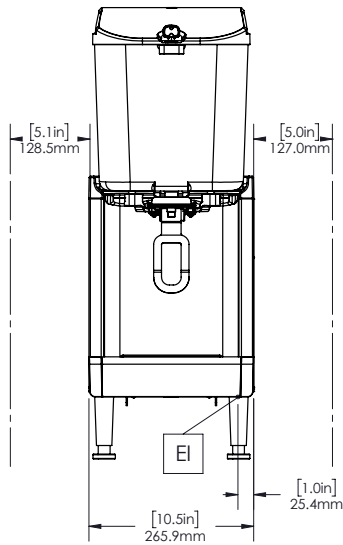

Simplicity Bubblers Chilled Beverage Dispensers 1x18 L, agitator model with locking lid

Front