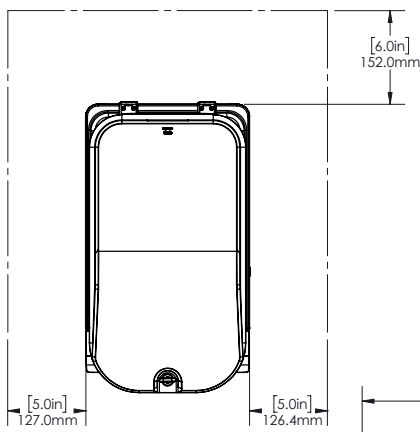

### Construction

- Pre-mix dispenser with stainless steel base and clear plastic bowls.
- Compact size of 27 cm wide saves valuable counter space.
- Fewer removable parts to simplify cleaning and reduce maintenance.
- Temperature range from 1.7 - 5° C.
- The air intakes from the bottom and exhaust to back.
- Locking lid for added safety against tampering.
- Refrigerant type: R290.

## Simplicity Bubblers Chilled Beverage Dispensers 1x18 L, agitator model with locking lid

Front

Side

Top

### Key Information:

External dimensions, Width:	267 mm
External dimensions, Depth:	451 mm
External dimensions, Height:	729 mm
Net weight:	ISO 9001; ISO 14001 kg
Shipping weight:	24 kg
Shipping height:	528 mm
Shipping width:	381 mm
Shipping depth:	480 mm