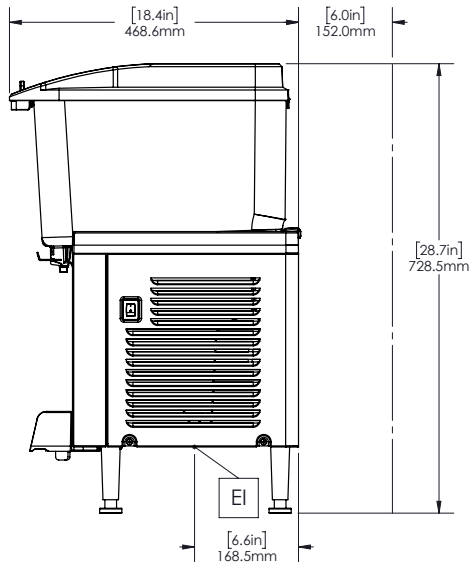

Simplicity Bubblers Chilled Beverage Dispensers 1x18 L, agitator model with locking lid

Front

Side

Electric

Supply voltage:

CCCRV (ECS1D22)

220-240 V/1N ph/50/60 Hz

Electrical power max.:

0.4 kW

Key Information:

External dimensions, Width:	267 mm
External dimensions, Depth:	451 mm
External dimensions, Height:	729 mm
Net weight:	ISO 9001; ISO 14001 kg
Shipping weight:	24 kg
Shipping height:	528 mm
Shipping width:	381 mm
Shipping depth:	480 mm

Sustainability

Refrigerant type:	R290